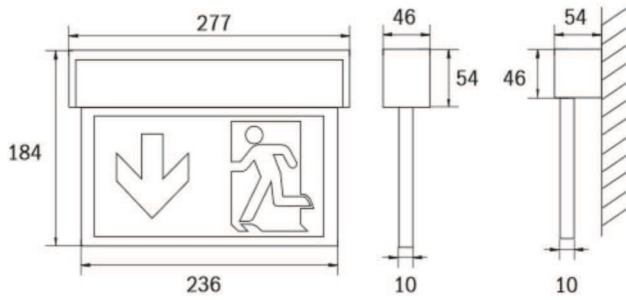

Innovative aluminum multifunctional edge LED luminaire for universal mounting (wall/ceiling). Applicable for maintained or non-maintained operation mode. Improved reliability through easy to install universal use of pictograms. Pictogram set (left, right, straight up and down) included. Signs according to EN 60598-1, EN 60598-2-22 and EN 1838 norms.

ASMU

ALUMINIUMPROFIL-SCHEIBENLEUCHE ALUMINIUM PROFILED EDGE LUMINAIRE

Ausführung Version	Bestellnummern nach Montageart Order numbers acc. to mounting Universal	Autonomiezeit Operating Time	max. Leistung max. consumption	Batterie Battery	
Einzelbatterieleuchten Self-contained luminaires					
LED, 3h, 230V AC	ASMU003 *	3 h	3,1 W	4,8V / 0,5Ah NiMH	
Einzelbatterieleuchten mit Selbsttestfunktion Self-contained luminaires with SelfControl module					
LED, 3h, 230V AC	ASMU003SC *	3 h	3,1 W	4,8V / 0,5Ah NiMH	
LED, 3h, 230V AC	ASMU013SC *		4,6 W	3,2V / 0,57Ah LiFePO4	
LED, 8h, 230V AC	ASMU018SC *		4,6 W	3,2V / 3,0 Ah LiFePO4	
Einzelbatterieleuchten mit Wireless Professional Modul SelfContained luminaires with Wireless Professional module					
LED, 1h, 230V AC	ASMU001WL *	1 h	3,6 W	4,8V / 0,5Ah NiMH	
LED, 1h, 230V AC	ASMU011WL *		5,3 W	3,2V / 3,0 Ah LiFePO4	
LED, 3h, 230V AC	ASMU013WL *		5,3 W	3,2V / 3,0 Ah LiFePO4	
LED, 8h, 230V AC	ASMU018WL *	8 h	5,3 W	3,2V / 3,0 Ah LiFePO4	
Leuchten für Zentralanlagen AC/DC inkl. Überwachungsbaustein Luminaires for central power systems AC/DC incl. monitoring module					
LED, 230V AC/DC	ASMU019ML *	ZBA	3,15 W		 

*) Standard: silber / silver | -W: weiß / white

Einzelbatterie-Version für Wireless Basic in Vorbereitung.
Self-contained version for Wireless Basic in development.

Maße ASMU
Dimensions ASMU

Alle Maßangaben in mm
 All dimensions in mm