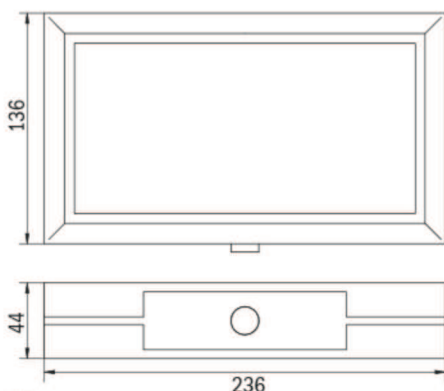

MMW / MMD

METALL-GEHÄUSELEUCHTEN METAL HOUSING LUMINAIRES

Ausführung Version	Bestellnummern nach Montageart Order numbers acc. to mounting		Autonomiezeit Operating Time	max. Leistung max. consumption	Batterie Battery	
	Decke | ceiling	Wand | wall				
Einzelbatterieleuchten mit Selbsttestfunktion | Self-contained luminaires with SelfControl module						
LED, 3h, 230V AC		MMW003SC *	3 h	4,2 W	4,8V/2,0Ah NiMH	
LED, 3h, 230V AC	MMD003SC *		3 h	7,4 W	4,8V/2,0Ah NiMH	
LED, 8h, 230V AC		MMW008SC *	8 h	4,2 W	4,8V/2,0Ah NiMH	
LED, 8h, 230V AC	MMD008SC *		8 h	7,4 W	4,8V/2,0Ah NiMH	
Leuchten für Zentralanlagen AC/DC | Luminaires for central power systems AC/DC						
LED, 230V AC/DC	MMD009 *		ZBA	3,5 W		
LED, 230V AC/DC		MMW009 *	ZBA	2,5 W		
Leuchten für Zentralanlagen AC/DC inkl. Überwachungsbaustein | Luminaires for central power systems AC/DC incl. monitoring module						
LED, 230V AC/DC		MMW009ML *	ZBA	3,4 W		
LED, 230V AC/DC	MMD009ML *		ZBA	5,15 W		
DUO-LED, 230V AC/DC	MMDT009ML *		ZBA	5,5 W		
DUO-LED, 230V AC/DC		MMWT009ML *	ZBA	4,5 W		

*) Standard: weiß / white | -AZ: anthrazit / anthracite

Maße MM Wandmontage Dimensions MM wall mounted

Zubehör Accessories

Bei Montage mit Seilabhängung oder Pendel reduziert sich die Schutzart auf IP20.
When mounting with cord suspension or pendulum the protection class is reduced to IP20.